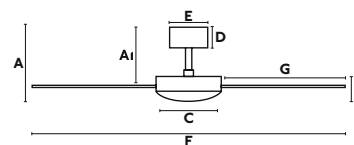

A	A1
310/12.2"	246/9.69"
B	C
80/3.15"	248/9.76"
D	E
60/2.4"	150/5.91"
F	G
ø1060/41.7"	410/16.14"
Downrod L	Downrod ø
152/5.98"	26/1.02"