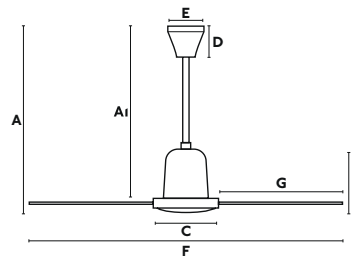

V/Hz 220V-240V/50Hz

A	A1
483/19.02"	440/17.32"
B	C
160/6.3"	180/7.09"
D	E
120/4.7"	145/5.71"
F	G
ø1400/55.1"	555/21.85"
Downrod L	Downrod ø
273/10.75"	21/0.83"

Smart option

Cocos

L Ø 137 CM	> 17,6-28 M2 190-300 SQ.FT	DC MOTOR	SUMMER WINTER	SLOPED CEILING
----------------------	-------------------------------	--------------------	------------------	-------------------