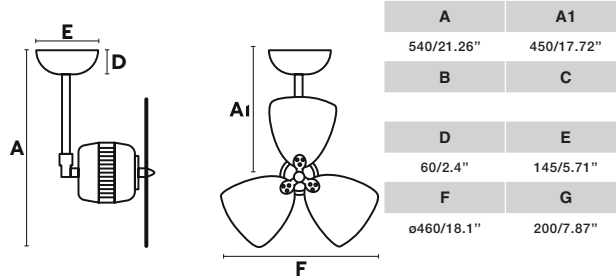

33525
 Body Black
 Blades Dark Walnut

Material Body Steel
 Blades MDF

W 19-22-34-37

RPM 327-369-495-515

Airflow 58 m3 min

V/Hz 220V-240V/50Hz

Ceiling or wall mount

Keiki