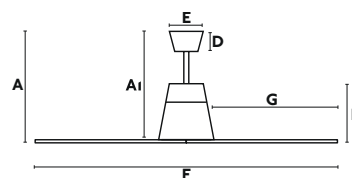

A	A1
390/15.35"	370/14.57"
B	C
200/7.87"	200/7.87"
D	E
55/2.2"	130/5.12"
F	G
ø1300/51.2"	530/20.87"
Downrod L	Downrod ø
153/6.02"	21/0.83"