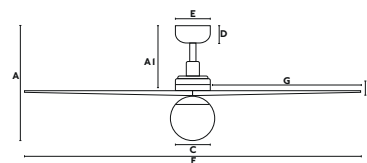

A	A1
408/16.06"	212/8.35"
B	C
231/9.09"	100/3.94"
D	E
60/2.4"	130/5.12"
F	G
Ø1250/49.2"	620/24.41"
Downrod L	Downrod Ø
100/3.94"	26/1.02"