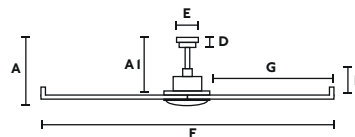

A	A1
475/18.7"	425/16.73"
B	C
160/6.3"	300/11.81"
D	E
65/2.6"	200/7.87"
F	G
ø3000/118.1"	1350/53.15"
Downrod L	Downrod ø
127-305/5"	26/1.02"