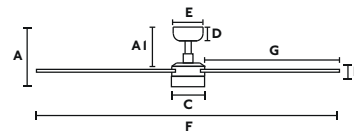

A	A1
257/10.12"	178/7.01"
B	C
142/5.59"	150/5.91"
D	E
60/2.4"	130/5.12"
F	G
ø1320/52"	585/23.03"
Downrod L	Downrod ø
100/3.94"	26/1.02"