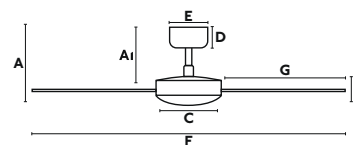

A	A1
232/9.13"	194/7.64"
B	C
83/3.27"	151/5.94"
D	E
60/2.4"	130/5.12"
F	G
ø1060/41.7"	630/24.8"
Downrod L	Downrod ø
100/3.94"	26/1.02"