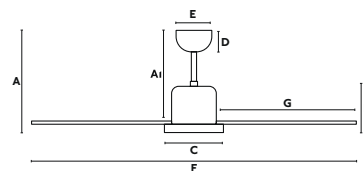

A	A1
460/18.11"	425/16.73"
B	C
220/8.66"	240/9.45"
D	E
50/2"	150/5.91"
F	G
Ø2130/83.9"	950/37.4"
Downrod L	Downrod Ø
230/9.06"	26/1.02"