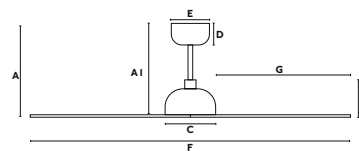

A	A1
250/9.84"	250/9.84"
B	C
130/5.12"	170/6.69"
D	E
55/2.2"	130/5.12"
F	G
Ø1320/52"	580/22.83"
Downrod L	Downrod Ø
128/5.04"	21/0.83"