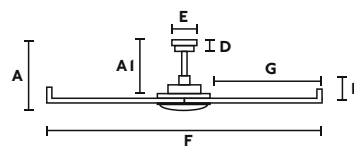

A	A1
455/17.91"	395/15.55"
B	C
140/5.51"	300/11.81"
D	E
65/2.6"	200/7.87"
F	G
ø2000/78.7"	850/33.46"
Downrod L	Downrod ø
127-305/5"	26/1.02"