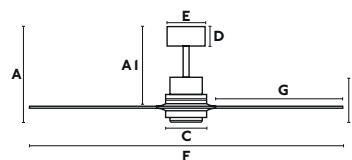

A	A1
340/13.39"	300/11.81"
B	C
110/4.33"	
D	E
65/2.6"	150/5.91"
F	G
ø1070/42.1"	460/18.11"
Downrod L	Downrod ø
153/6.02"	21/0.83"

Reversible blades

Programmable 1-4-8h
Memory function page 211

Smart option