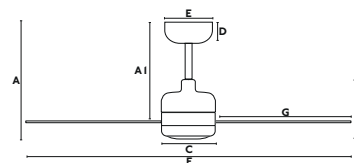

A	A1
330/12.99"	290/11.42"
B	C
110/4.33"	110/4.33"
D	E
55/2.2"	130/5.12"
F	G
Ø1320/52"	600/23.62"
Downrod L	Downrod Ø
152/5.98"	21/0.83"