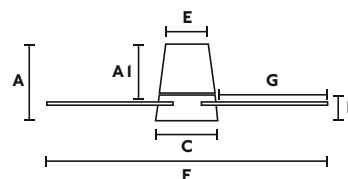

34315
34315WT Tuya Smart
34315WW Wiz Smart
Body Matt White
Blades Matt White

Material	Body Aluminium	Power	18W
	Blades ABS	Lumen Output	831 lm
Programmer	1-4-8hr	Light Source	SMD LED
W	5-6-8-10-13-18	Dimmable K	2700 - 4000 - 6000K
RPM	132-169-201-233-264-300	CRI	>80
Airflow	122 m3 min	Driver incl.	Yes
V/Hz	220V-240V/50-60Hz	Material Diff	PP
Accessories ☒	33974 DC Wall Control