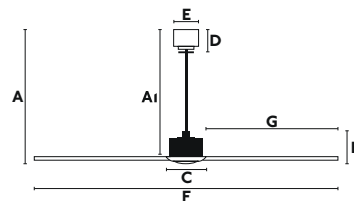

A	A1
390/15.35"	380/14.96"
B	C
180/7.09"	160/6.3"
D	E
55/2.2"	130/5.12"
F	G
ø810/31.9"	358/14.09"
Downrod L	Downrod ø
100-200/3.94"	26/1.02"