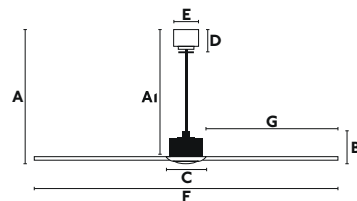

A	A1
640/25.2"	630/24.8"
B	C
180/7.09"	160/6.3"
D	E
60/2.4"	130/5.12"
F	G
Ø1280/50.4"	555/21.85"
Downrod L	Downrod Ø
100-200-460/3.94"	26/1.02"