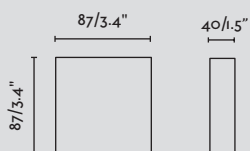

Compatible with standard recessed box