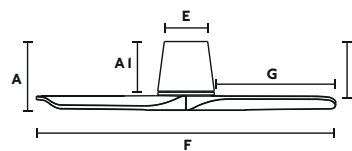

A	A1
190/7.48"	151/5.94"
B	C
	130/5.12"
D	E
151/5.9"	120/4.72"
F	G
ø900/35.4"	371/14.61"
Downrod L	Downrod ø