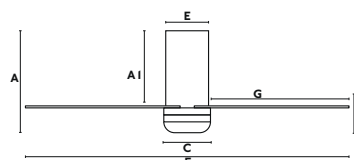

A	A1
203/7.99"	142/5.59"
B	C
142/5.59"	124/4.88"
D	E
142/5.6"	112/4.41"
F	G
ø900/35.4"	441/17.36"
Downrod L	Downrod ø