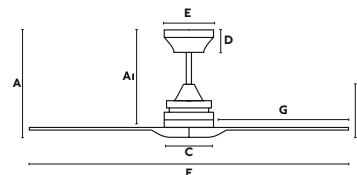

A	A1
320/12.6"	285/11.22"
B	C
160/6.3"	180/7.09"
D	E
60/2.4"	150/5.91"
F	G
ø1520/59.8"	685/26.97"
Downrod L	Downrod ø
153/6.02"	26/1.02"