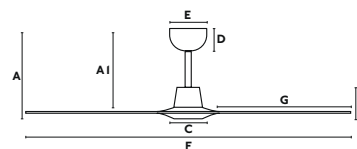

A	A1
280/11.02"	215/8.46"
B	C
130/5.12"	170/6.69"
D	E
50/2"	148/5.83"
F	G
ø1520/59.8"	750/29.53"
Downrod L	Downrod ø
152/5.98"	21/0.83"