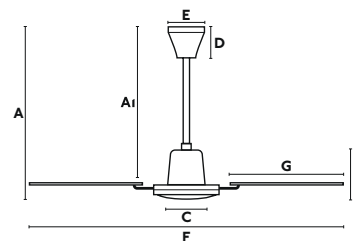

A	A1
600/23.62"	500/19.69"
B	C
160/6.3"	200/7.87"
D	E
60/2.4"	130/5.12"
F	G
∅1400/55.1"	590/23.23"
Downrod L	Downrod ∅
510/20.08"	21/0.83"