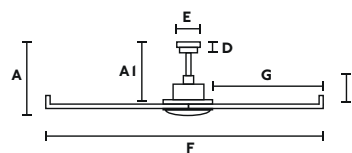

A	A1
475/18.7"	425/16.73"
B	C
160/6.3"	300/11.81"
D	E
65/2.6"	200/7.87"
F	G
ø2500/98.4"	1100/43.31"
Downrod L	Downrod ø
127-305/5"	26/1.02"