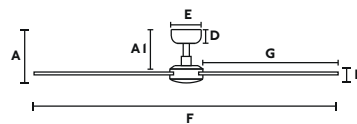

A	A1
232/9.13"	178/7.01"
B	C
116/4.57"	150/5.91"
D	E
60/2.4"	130/5.12"
F	G
Ø1320/52"	585/23.03"
Downrod L	Downrod Ø
100/3.94"	26/1.02"

Reversible blades

Adjustable color temperature

FSC Certified plywood blades