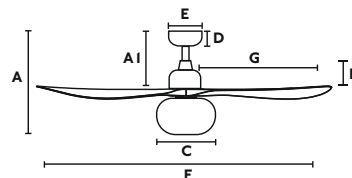

A	A1
430/16.93"	220/8.66"
B	C
320/12.6"	100/3.94"
D	E
60/2.4"	130/5.12"
F	G
ø1500/59.1"	687/27.05"
Downrod L	Downrod ø
100/3.94"	26/1.02"

FSC Certified wooden blades

Optional Light kit page 212

Programmable 1-4-8h Memory function page 211