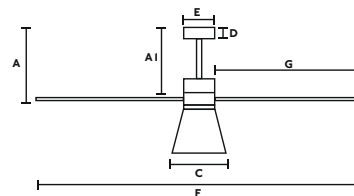

A	A1
430/16.93"	270/10.63"
B	C
219/8.62"	123/4.84"
D	E
60/2.4"	130/5.12"
F	G
ø1320/52"	635/25"
Downrod L	Downrod ø
100-200/3.94"	26/1.02"