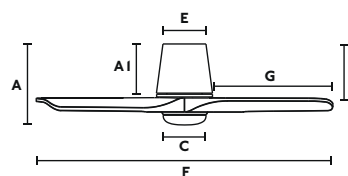

33837-1TW **NEW**
33837WT-1TW **NEW**
Body Matt Black
Blades Dark Walnut

Tuya Smart

Material	Body Aluminium	Power	10W
	Blades Pine Wood	Lumen Output	480 lm
Programmer	1-4-8hr	Light Source	SMD LED
W	4-7-10-16-22-30	Dimmable K	2700 - 4000 - 6000K
RPM	110-162-197-238-267-300	CRI	>80
Airflow	148 m3 min	Driver incl.	Yes
V/Hz	220V-240V/50-60Hz	Material Diff	PP
Accessories ☉	33974 DC Wall Control