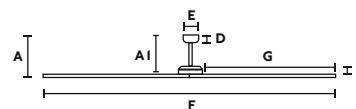

A	A1
350/13.78"	310/12.2"
B	C
40/1.57"	190/7.48"
D	E
65/2.6"	150/5.91"
F	G
ø2000/78.7"	930/36.61"
Downrod L	Downrod ø
200/7.87"	26/1.02"