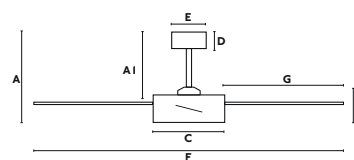

34265
Body Matt White
Blades Matt White

Material	Body Steel Blades Plywood	Power	24W
Programmer	1-4-8hr	Lumen Output	1300 lm
W	4-6-10-17-21-31	Light Source	SMD LED
RPM	102-124-147-172-204-231	Dimmable K	2700 - 4350 - 6000K
Airflow	161 m3 min	CRI	>80
V/Hz	220V-240V/50-60Hz	Driver incl.	Yes
Accessories ☉	33974 DC Wall Control	Material Diff	PMMA
Incl. downrod	152 mm		
Opt. downrod	Page 214