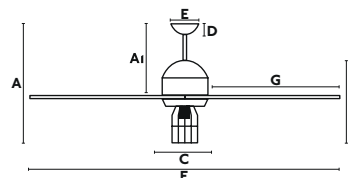

A	A1
475/18.7"	295/11.61"
B	C
295/11.61"	140/5.51"
D	E
50/2"	150/5.91"
F	G
ø915/36"	380/14.96"
Downrod L	Downrod ø
153/6.02"	21/0.83"