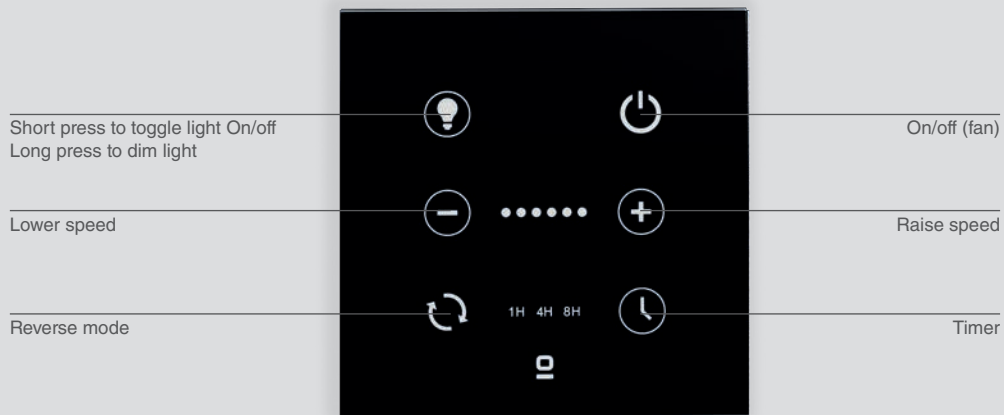

A	A1
505/19.88"	440/17.32"
B	C
D	E
55/2.2"	150/5.91"
F	G
ø430/16.9"	150/5.91"

DC WALL CONTROLLER WITH DIMMER

This new wall control for DC motor fans features an updated front design with borderless organic glass, designed to fit in standard recessed box, either round or square. It also supports a light dimming function and connects wirelessly to the fan via radiofrequency.