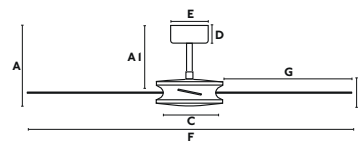

A	A1
372/14.65"	254/10"
B	C
118/4.65"	228/8.98"
D	E
56/2.2"	130/5.12"
F	G
Ø1320/52"	547/21.54"
Downrod L	Downrod Ø
152/5.98"	21/0.83"