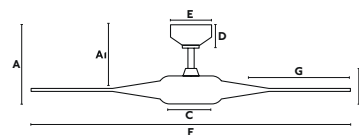

A	A1
260/10.24"	200/7.87"
B	C
90/3.54"	200/7.87"
D	E
55/2.2"	140/5.51"
F	G
ø1370/53.9"	585/23.03"
Downrod L	Downrod ø
114/4.49"	21/0.83"