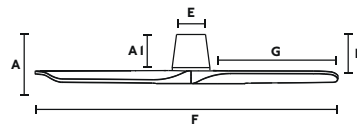

A	A1
190/7.48"	151/5.94"
B	C
	130/5.12"
D	E
151/5.9"	120/4.72"
F	G
Ø900/35.4"	582/22.91"
Downrod L	Downrod Ø