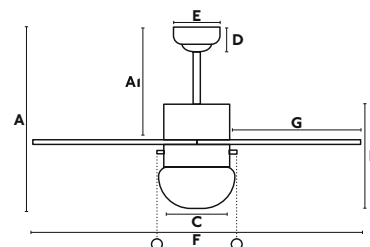

A	A1
390/15.35"	260/10.24"
B	C
190/7.48"	170/6.69"
D	E
60/2.4"	130/5.12"
F	G
ø810/31.9"	350/13.78"
Downrod L	Downrod ø
93/3.66"	21/0.83"