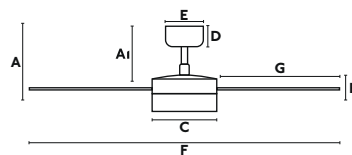

A	A1
276/10.87"	180/7.09"
B	C
80/3.15"	150/5.91"
D	E
60/2.4"	130/5.12"
F	G
ø1060/41.7"	500/19.69"
Downrod L	Downrod ø
100/3.94"	26/1.02"