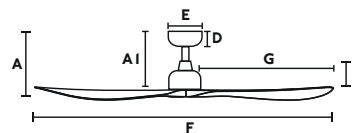

A	A1
265/10.43"	220/8.66"
B	C
154/6.06"	100/3.94"
D	E
60/2.4"	130/5.12"
F	G
ø1320/52"	687/27.05"
Downrod L	Downrod ø
100/3.94"	26/1.02"