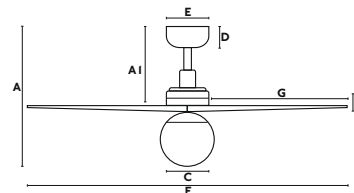

A	A1
408/16.06"	212/8.35"
B	C
231/9.09"	100/3.94"
D	E
60/2.4"	130/5.12"
F	G
Ø925/36.4"	458/18.03"
Downrod L	Downrod Ø
100/3.94"	26/1.02"