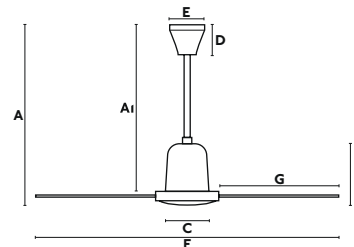

33005
Body Matt White
Blades White

Material **Body** Steel
 Blades Steel

W 16-26-68

RPM 150-225-322

Airflow 189 m3 min

V/Hz 220V-240V/50Hz

Accessories ☉ 33928 Wall Control 3 speeds
 33937 Remote control kit programmer
 33929 Remote control kit dimer/on-off