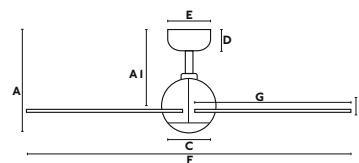

A	A1
248/9.76"	171/6.73"
B	C
132/5.2"	132/5.2"
D	E
60/2.4"	130/5.12"
F	G
ø900/35.4"	439/17.28"
Downrod L	Downrod ø
100/3.94"	26/1.02"