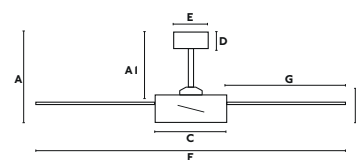

Material	Body Steel	Power	24W
	Blades Plywood	Lumen Output	1300 lm
Programmer	1-4-8hr	Light Source	SMD LED
W	4-6-8-13-20-30	Dimmable K	2700 - 4350 - 6000K
RPM	94-125-147-180-208-236	CRI	>80
Airflow	194 m3 min	Driver incl.	Yes
V/Hz	220V-240V/50-60Hz	Material Diff	PP
Accessories ☉	33974 DC Wall Control		
Incl. downrod	152 mm		
Opt. downrod	Page 214