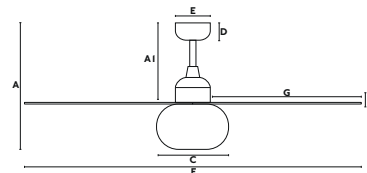

A	A1
412/16.22"	173/6.81"
B	C
83/3.27"	128/5.04"
D	E
60/2.4"	130/5.12"
F	G
ø1290/50.8"	625/24.61"
Downrod L	Downrod ø
100/3.94"	26/1.02"