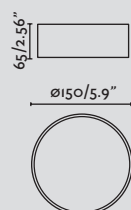

OPTIONAL LIGHT KIT

Taki

- 3L004 ● black
- 3L003 ● white

Power	20W
Dimmable K	2700 - 4000 - 6000K
CRI	85
Driver incl.	Yes
Material Diff	PC