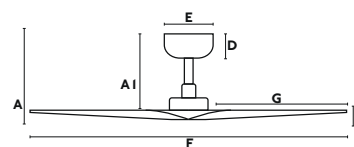

Tuya Smart

33825-1TW
33825WT-1TW NEW
Body Matt Black
Blades Matt Black

Tuya Smart

Material	Body Steel Blades ABS
Programmer	1-4-8hr
W	4-7-10-16-21-30
RPM	110-162-197-238-267-300
Airflow	147 m3 min
V/Hz	220V-240V/50-60Hz
Accessories ☉	33974 DC Wall Control
Opt. downrod	Page 214