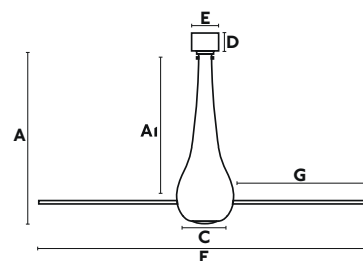

A	A1
640/25.2"	760/29.92"
B	C
630/24.8"	160/6.3"
D	E
60/2.4"	130/5.12"
F	G
ø1280/50.4"	555/21.85"
Downrod L	Downrod ø
460/18.11"	26/1.02"