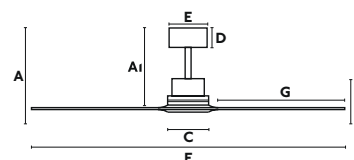

A	A1
330/12.99"	320/12.6"
B	C
165/6.5"	160/6.3"
D	E
70/2.8"	160/6.3"
F	G
ø1320/52"	660/25.98"
Downrod L	Downrod ø
153/6.02"	21/0.83"

Minimal design

Programmable 1-4-8h
Memory function page 211

Smart option