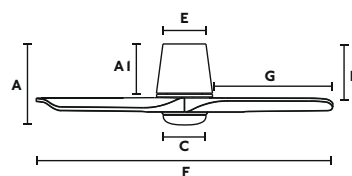

33827-1TW NEW
33827WT-1TW NEW
Body Matt Black
Blades Matt Black

Tuya Smart

Material	Body Aluminium Blades ABS	Power 10W Lumen Output 480 lm
Programmer	1-4-8hr	Light Source SMD LED
W	4-7-10-16-22-30	Dimmable K 2700 - 4000 - 6000K
RPM	110-162-197-238-267-300	CRI >80
Airflow	148 m3 min	Driver incl. Yes
V/Hz	220V-240V/50-60Hz	Material Diff PP
Accessories ☉	33974 DC Wall Control