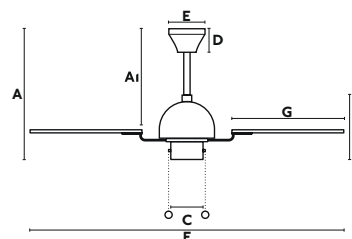

A	A1
510/20.08"	450/17.72"
B	C
350/13.78"	370/14.57"
D	E
60/2.4"	130/5.12"
F	G
ø1320/52"	600/23.62"
Downrod L	Downrod ø
152/5.98"	21/0.83"