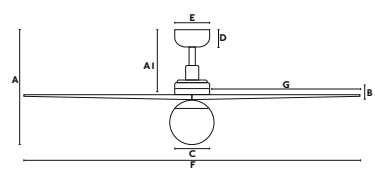

A	A1
408/16.06"	212/8.35"
B	C
231/9.09"	100/3.94"
D	E
60/2.4"	130/5.12"
F	G
ø1500/59.1"	745/29.33"
Downrod L	Downrod ø
100/3.94"	26/1.02"

Reversible blades

Malvinas

<p>∅ 140 CM</p>	<p>> 17,6-28 M² 190-300 SQ.FT</p>	<p>SUMMER WINTER</p>	<p>WALL CONTROL</p>	<p>SLOPED CEILING</p>
-----------------	---	--------------------------	-------------------------	---------------------------