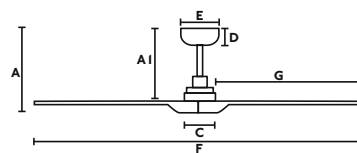

A	A1
243/9.57"	223/8.78"
B	C
82/3.23"	100/3.94"
D	E
59/2.3"	132/5.2"
F	G
Ø1320/52"	592/23.31"
Downrod L	Downrod Ø
101/3.98"	26/1.02"