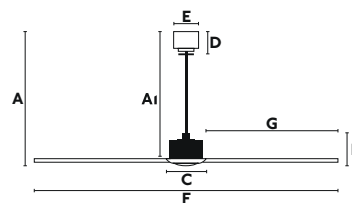

Opt. downrod Page 214

A	A1
640/25.2"	630/24.8"
B	C
180/7.09"	130/5.12"
D	E
55/2.2"	130/5.12"
F	G
Ø1780/70.1"	890/35.04"
Downrod L	Downrod Ø
100-200-460/3.94"	26/1.02"

High airflow

FSC Certified
wooden blades