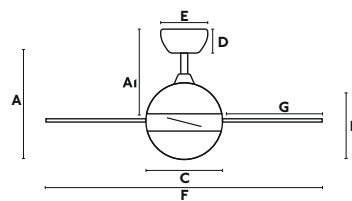

34300
34300WT NEW
34300WW NEW
Body Matt White
Blades Matt White

Tuya Smart
Wiz Smart

Material	Body Steel	Power	22W
	Blades ABS	Lumen Output	1946 lm
Programmer	1-4-8hr	Light Source	SMD LED 6500K
W	5-8-14-20-27-34	Dimmable K	3000 - 4500 - 6500K
RPM	139-172-206-245-268-300	CRI	>80
Airflow	130 m3 min	Driver incl.	Yes
V/Hz	220V-240V/50Hz	Material Diff	PMMA
Accessories ☉	33974 DC Wall Control		
Incl. downrod	127-250 mm