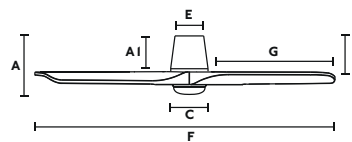

A	A1
232/9.13"	151/5.94"
B	C
	130/5.12"
D	E
151/5.9"	120/4.72"
F	G
ø900/35.4"	582/22.91"
Downrod L	Downrod ø

Programmable 1-4-8h
Memory function page 211

Smart option

Amelia

Héctor Serrano

L
 Ø 132 CM

> 17,6-28 M2
 190-300 SQ.FT