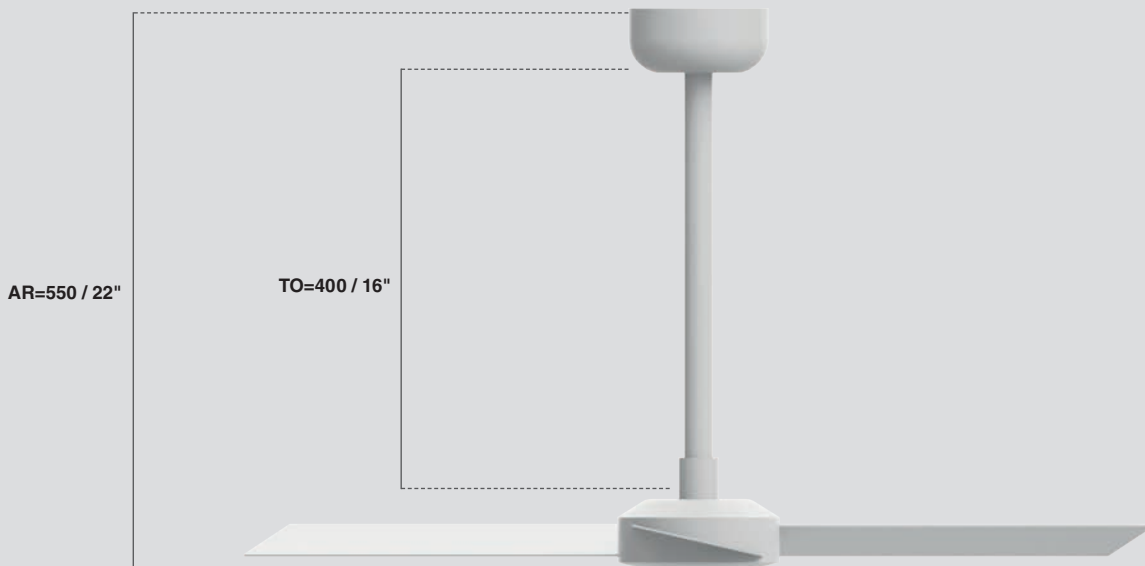

Example

$$250\text{mm} - 100\text{mm} + 400\text{mm} = 550\text{mm} / 10'' - 4'' + 16'' = 22''$$