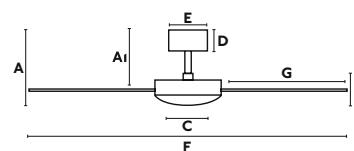

A	A1
310/12.2"	246/9.69"
B	C
80/3.15"	248/9.76"
D	E
60/2.4"	150/5.91"
F	G
Ø1320/52"	540/21.26"
Downrod L	Downrod Ø
152/5.98"	26/1.02"