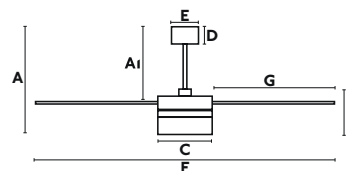

A	A1
385/15.16"	270/10.63"
B	C
210/8.27"	230/9.06"
D	E
65/2.6"	150/5.91"
F	G
ø1320/52"	555/21.85"
Downrod L	Downrod ø
153/6.02"	21/0.83"