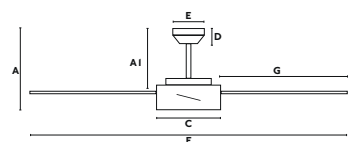

A	A1
340/13.39"	300/11.81"
B	C
130/5.12"	250/9.84"
D	E
70/2.8"	130/5.12"
F	G
Ø1330/52.4"	540/21.26"
Downrod L	Downrod Ø
153/6.02"	21/0.83"