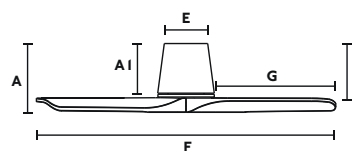

A	A1
190/7.48"	151/5.94"
B	C
	130/5.12"
D	E
151/5.9"	120/4.72"
F	G
ø900/35.4"	371/14.61"
Downrod L	Downrod ø