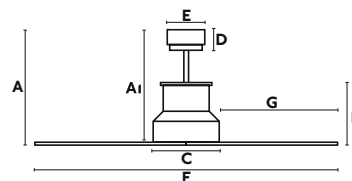

A	A1
390/15.35"	355/13.98"
B	C
210/8.27"	190/7.48"
D	E
55/2.2"	130/5.12"
F	G
ø1270/50"	530/20.87"
Downrod L	Downrod ø
153/6.02"	21/0.83"