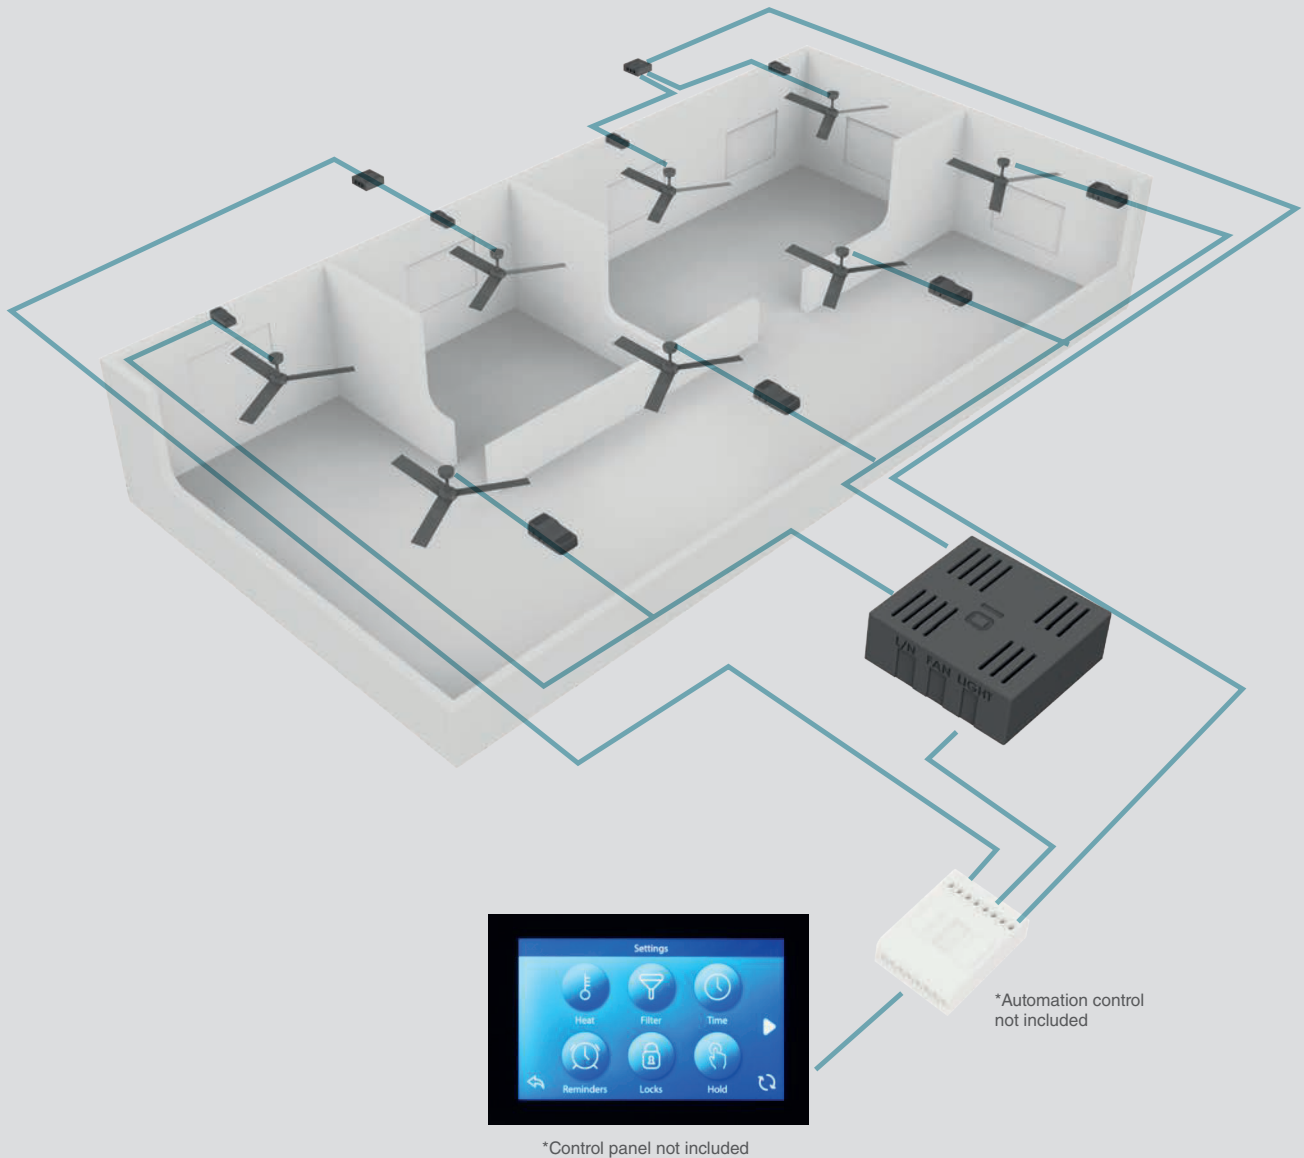

INTEGRATION IN AUTOMATION

Fan gateway 0-10V/1-10V

34162

Gateway for integration of home automation systems for Faro Smart fans (speed and light). It allows integration with KNX, LUTRON, BACnet, CASAMBI and other systems by means of 0-10V/1-10V control.

The installation of this device may be for one fan or group of fans with unitary operation with a maximum of 128 fans per gateway unit.

Universal Receiver

34160

Universal dimmable receiver for programming adaptations in FARO WP fans and development of home automation integration projects with integration gateway 0-10V/ 1-10V ref.34162.