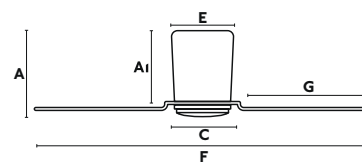

A	A1
215/8.46"	190/7.48"
B	C
250/9.84"	180/7.09"
D	E
	170/6.69"
F	G
ø1320/52"	570/22.44"
Downrod L	Downrod ø