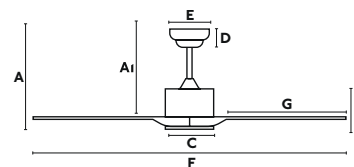

A	A1
285/11.22"	235/9.25"
B	C
180/7.09"	
D	E
60/2.4"	140/5.51"
F	G
ø1320/52"	590/23.23"
Downrod L	Downrod ø
100-152/3.94"	21/0.83"