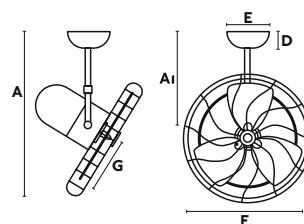

A	A1
505/19.88"	440/17.32"
B	C
D	E
55/2.2"	150/5.91"
F	G
ø430/16.9"	150/5.91"