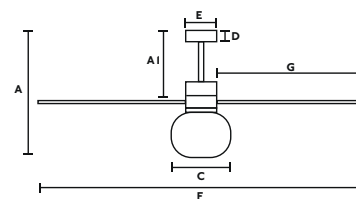

33762-27
33762WT-27 NEW
33762WW-27 NEW
Body Grey
Blades Grey

Tuya Smart
Wiz Smart

Material	Body Steel	Power	20W
	Blades ABS	Lumen Output	1056 lm
Programmer	1-4-8hr	Light Source	SMD LED 2700K
W	5-7-10-15-19-28	CRI	>80
RPM	69-99-123-143-162-189	Driver incl.	Yes
Airflow	153 m3 min	Material Diff	Glass
V/Hz	220V-240V/50-60Hz		
Accesories ☉	33974 DC Wall Control		
Incl. downrod	100-200 mm		
Opt. downrod	Page 214